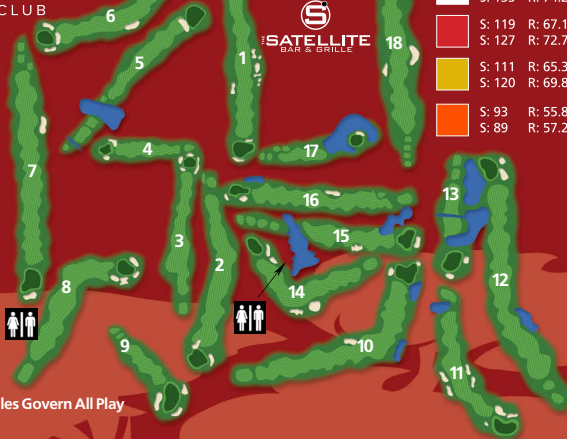

ARBUTUS RIDGE
GOLF CLUB

Blue	372	299	313	210	407	394	547	291	127	2960
White	349	292	308	182	377	348	527	255	120	2758
Red	335	287	303	163	356	341	496	237	108	2626
Yellow	325	278	295	142	248	325	448	222	95	2378
Quick tees	200	152	170	85	191	200	258	148	56	1460
MEN'S HDCP	5	15	11	9	3	7	1	13	17	
MEN'S PAR	4	4	4	3	4	4	5	4	3	35
HOLE	1	2	3	4	5	6	7	8	9	OUT
	C A R T P A T H O N L Y			C A R T P A T H O N L Y				C A R T P A T H O N L Y	C A R T P A T H O N L Y	
Max Elapsed Time	:14	:27	:40	:51	1:05	1:19	1:35	1:48	2:01	
LADIES' PAR	4	4	4	3	4	4	5	4	3	35
LADIES' HDCP	7	9	3	15	11	5	1	13	17	

Date _____ Player _____

fb.com/arbutusridgегolf @ArbutusRidggolf

	493	372	456	155	326	379	411	214	426	3232	6193		
	481	361	464	139	316	353	377	174	411	3076	5834		
	460	343	428	134	306	334	358	151	395	2909	5535		
	448	327	420	125	296	297	318	124	380	2735	5113		
	297	177	286	61	153	188	195	81	195	1633	3093		
HDCP	8	2	10	18	14	12	6	16	4				
PAR	5	4	4/5	3	4	4	4	3	4	35/36	70/71		
INIT	10	11	12	13	14	15	16	17	18	IN	TOT	HCP	NET
				C A R T P A T H O N L Y				C A R T P A T H O N L Y					
	2:18	2:32	2:48	3:01	3:15	3:30	3:47	4:00	4:15				
PAR	5	4	5	3	4	4	4	3	5	37	72		
HDCP	4	2	12	14	10	16	8	18	6				

Attest _____

ARBUTUS RIDGE GOLF CLUB

150 yard marker

Blue	S: 123	R: 70.9	MEN'S
	S: 134	R: 76.0	LADIES'
White	S: 123	R: 69.1	MEN'S
	S: 133	R: 74.2	LADIES'
Red	S: 119	R: 67.1	MEN'S
	S: 127	R: 72.7	LADIES'
Yellow	S: 111	R: 65.3	MEN'S
	S: 120	R: 69.8	LADIES'
Orange	S: 93	R: 55.8	MEN'S
	S: 89	R: 57.2	LADIES'

Golf Canada Rules Govern All Play
Local Rules

Out of Bounds
Defined by white stakes, white lines or boundary fences. Ball crossing O.B. on the hole being played and landing in bounds on another hole is out of bounds.